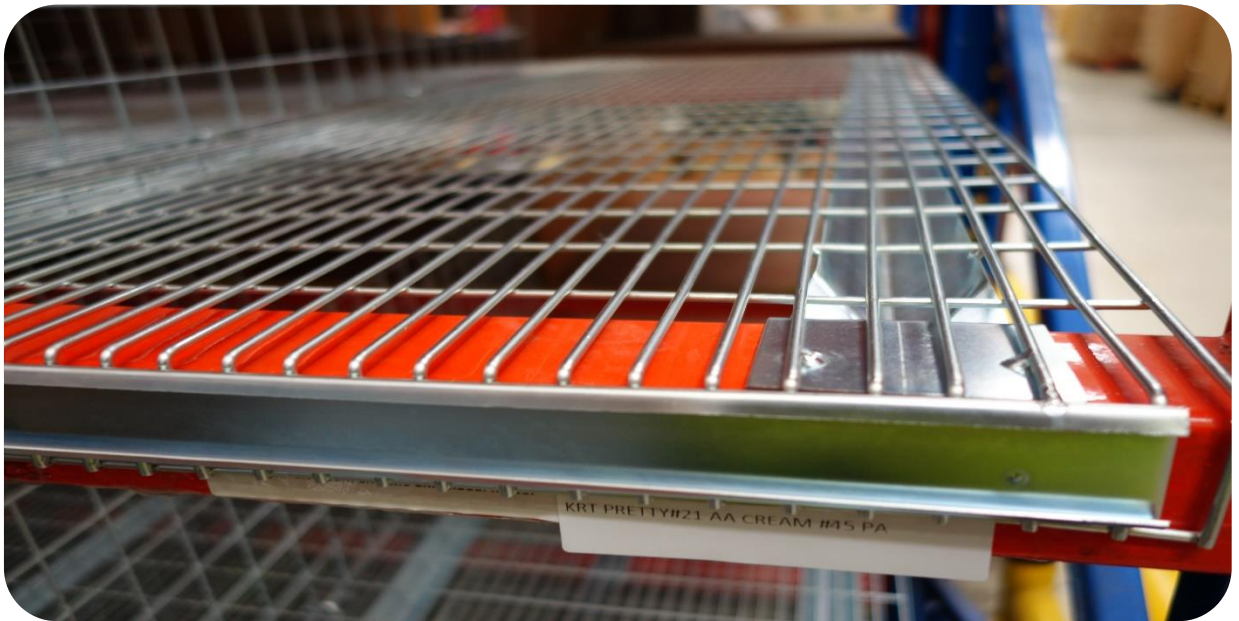

## Guide to PK MESH DECKING

---

**PEAK**  
CORPORATION CO.,LTD

Complete your warehouse storage racking system with wire mesh decking from the largest manufacturer of wire rack decking in the world. Wire mesh decks are available in a wide variety of sizes and styles to suit most business needs. Wire Decks are available for box beams, structural rack beams and step beams.